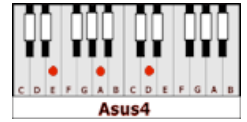

JESSIE'S GIRL – Rick Springfield (D)

GUITAR / KEYBOARD CHORDS:

D= xxo232

A= xo222o

Bm= xx4432

G= 320003

Asus4= xo223o

INTRO: D-A-Bm G-A-D X2

D A Bm G A D
PRE-CHORUS: And she's watching him with those eyes,
D A Bm G A D
 And she's loving him with that body, I just know it,
D A Bm G A D
 And he's holding her in his arms, late late at night

A A D A
CHORUS: You know, I wish that I had Jessie's girl,
Bm Asus4 Bm Asus4 A D A Bm Asus4 Bm Asus4
 I wish that I had Jessie's girl,
G A D Bm A A (stop)
 Where can I find a woman like that?

A D A Bm Asus4
 Like Jessie's girl,
 Bm Asus4 A D A Bm Asus4 Bm Asus4
 I wish that I had Jessie's girl,
 Bm Asus4 A D A Bm Asus4 Bm Asus4
 I want, I want Jessie's girl,

A D D A D A G D