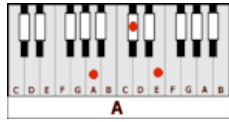

JESSIE'S GIRL – Rick Springfield (D)

GUITAR / KEYBOARD CHORDS:

D= xxo232

A= xo222o

Bm= xx4432

G= 320003

Asus4= xo223o

INTRO: D-A-Bm G-A-D X2

D A Bm G A D
 Jessie is a friend,
D A Bm G A D
 Yeah I know, he's been a good friend of mine
D A Bm G A D
 But lately something's changed, it ain't hard to define
D A Bm G A D
 Jessie's got himself a girl, and I wanna make her mine

D A Bm G A D
PRE-CHORUS: And she's watching him with those eyes,
D A Bm G A D
 And she's loving him with that body, I just know it,
D A Bm G A D
 And he's holding her in his arms, late late at night

A A D A
CHORUS: You know, I wish that I had Jessie's girl,
Bm Asus4 Bm Asus4 A D A Bm Asus4 Bm Asus4
 I wish that I had Jessie's girl,
G A D Bm A A (stop)
 Where can I find a woman like that?

A D A Bm Asus4
 Like Jessie's girl,
 Bm Asus4 A D A Bm Asus4 Bm Asus4
 I wish that I had Jessie's girl,
 Bm Asus4 A D A Bm Asus4 Bm Asus4
 I want, I want Jessie's girl,

A D D A D A G D