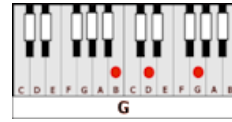

JESSIE'S GIRL – Rick Springfield (D)

GUITAR / KEYBOARD CHORDS:

D= xxo232

A= xo222o

Bm= xx4432

G= 320003

Asus4= xo223o

INTRO: D-A-Bm G-A-D X2

D A Bm G A D
 Jessie is a friend,
D A Bm G A D
 Yeah I know, he's been a good friend of mine
D A Bm G A D
 But lately something's changed, it ain't hard to define
D A Bm G A D
 Jessie's got himself a girl, and I wanna make her mine

D A Bm G A D
PRE-CHORUS: And she's watching him with those eyes,
D A Bm G A D
 And she's loving him with that body, I just know it,
D A Bm G A D
 And he's holding her in his arms, late late at night

A A D A
CHORUS: You know, I wish that I had Jessie's girl,
Bm Asus4 Bm Asus4 A D A Bm Asus4 Bm Asus4
 I wish that I had Jessie's girl,
G A D Bm A A (stop)
 Where can I find a woman like that?

A D A Bm Asus4
 Like Jessie's girl,
 Bm Asus4 A D A Bm Asus4 Bm Asus4
 I wish that I had Jessie's girl,
 Bm Asus4 A D A Bm Asus4 Bm Asus4
 I want, I want Jessie's girl,

A D D A D A G D