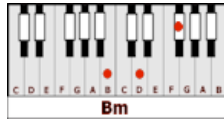

JESSIE'S GIRL – Rick Springfield (D)

GUITAR / KEYBOARD CHORDS:

D= xxo232

A= xo222o

Bm= xx4432

G= 320003

Asus4= xo223o

INTRO: D-A-Bm G-A-D X2

D A Bm G A D
 Jessie is a friend,
D A Bm G A D
 Yeah I know, he's been a good friend of mine
D A Bm G A D
 But lately something's changed, it ain't hard to define
D A Bm G A D
 Jessie's got himself a girl, and I wanna make her mine

D A Bm G A D
PRE-CHORUS: And she's watching him with those eyes,
D A Bm G A D
 And she's loving him with that body, I just know it,
D A Bm G A D
 And he's holding her in his arms, late late at night

A A D A
CHORUS: You know, I wish that I had Jessie's girl,
Bm Asus4 Bm Asus4 A D A Bm Asus4 Bm Asus4
 I wish that I had Jessie's girl,
G A D Bm A A (stop)
 Where can I find a woman like that?

A D A Bm Asus4
 Like Jessie's girl,
 Bm Asus4 A D A Bm Asus4 Bm Asus4
 I wish that I had Jessie's girl,
 Bm Asus4 A D A Bm Asus4 Bm Asus4
 I want, I want Jessie's girl,

A D D A D A G D