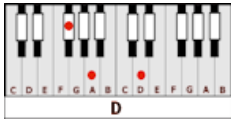

JESSIE'S GIRL – Rick Springfield (D)

GUITAR / KEYBOARD CHORDS:

D= xxo232

A= xo222o

Bm= xx4432

G= 320003

Asus4= xo223o

INTRO: D-A-Bm G-A-D X2

D A Bm G A D
 Jessie is a friend,
D A Bm G A D
 Yeah I know, he's been a good friend of mine
D A Bm G A D
 But lately something's changed, it ain't hard to define
D A Bm G A D
 Jessie's got himself a girl, and I wanna make her mine

D A Bm G A D
PRE-CHORUS: And she's watching him with those eyes,
D A Bm G A D
 And she's loving him with that body, I just know it,
D A Bm G A D
 And he's holding her in his arms, late late at night

A A D A
CHORUS: You know, I wish that I had Jessie's girl,
Bm Asus4 Bm Asus4 A D A Bm Asus4 Bm Asus4
 I wish that I had Jessie's girl,
G A D Bm A A (stop)
 Where can I find a woman like that?

A D A Bm Asus4
 Like Jessie's girl,
 Bm Asus4 A D A Bm Asus4 Bm Asus4
 I wish that I had Jessie's girl,
 Bm Asus4 A D A Bm Asus4 Bm Asus4
 I want, I want Jessie's girl,

A D D A D A G D